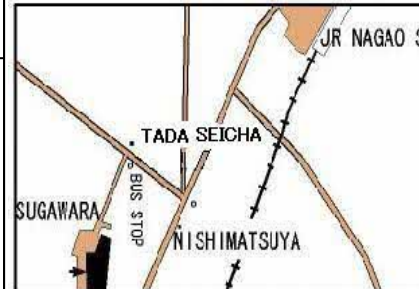

Tel
050-7102-3133
Fax
072-831-5337

3 min.
walk from Kouzenji station

When? Where?

KUZUHA 楠葉

schedule

THU	morning
SAT	morning

Tel
050-7102-3131
Fax
072-855-4971

8 min.
walk from Kuzuha station

SUGAWARA 菅原

schedule

TUE	morning
FRY	night

Tel
050-7102-3141
Fax
072-866-8820

8 min.
walk from JR Nagao station
In front of Nagaoguchi Bus Stop

TSUDA 津田

schedule

WED	morning
SAT	morning