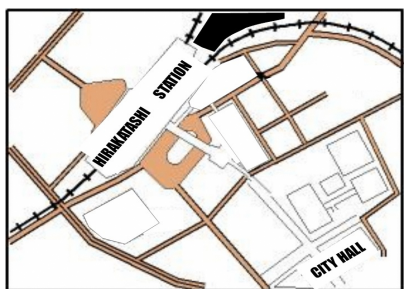

SHIEKIMAE 市駅前

schedule

THU	night
SAT	night

Tel
072-846-5557
Fax
072-843-8620

In front of Hirakatashi station