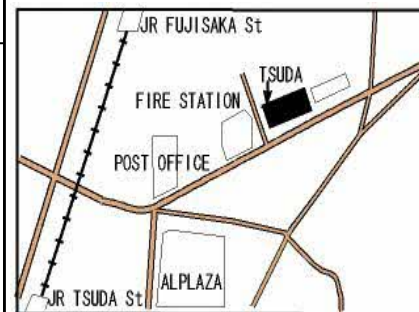

SUGAWARA 菅原

schedule

TUE	morning
FRY	night

Tel
050-7102-3141
Fax
072-866-8820

8 min.
walk from JR Nagao station
In front of Nagaoguchi Bus Stop

TSUDA 津田

schedule

WED	morning
SAT	morning