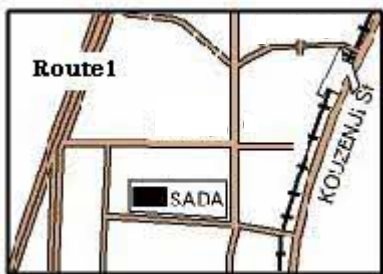

SHIEKIMAE 市駅前

schedule

THU	night
SAT	night

Tel
072-846-5557
Fax
072-843-8620

In front of Hirakatashi station

SADA さだ

schedule

TUE	morning
FRY	morning